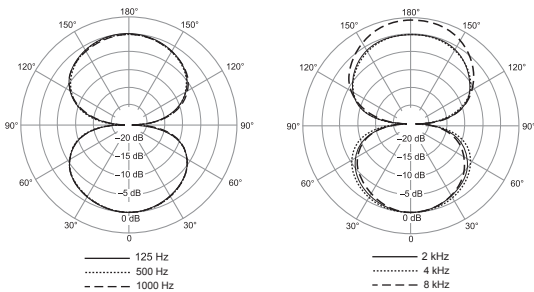

Optional Accessories

A313SM	Shock Mount	A300SM	ShureLock® Wire Rope Shock Mount	A300PC	Polishing Cloth

Polar Patterns