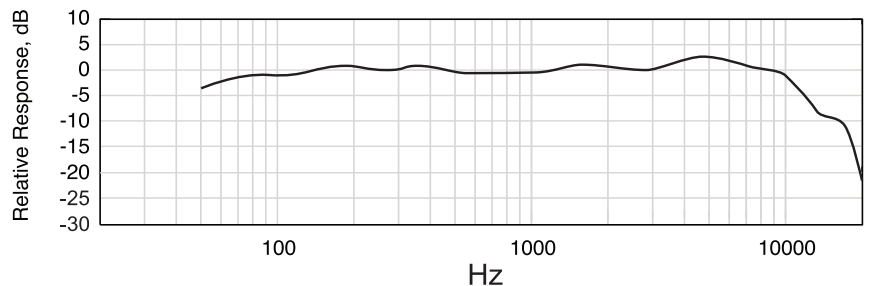

KSM313/NE Frequency Response (Rear)