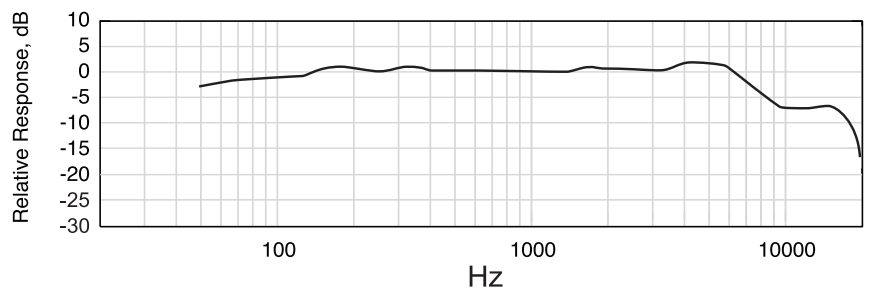

KSM313/NE Frequency Response (Front)